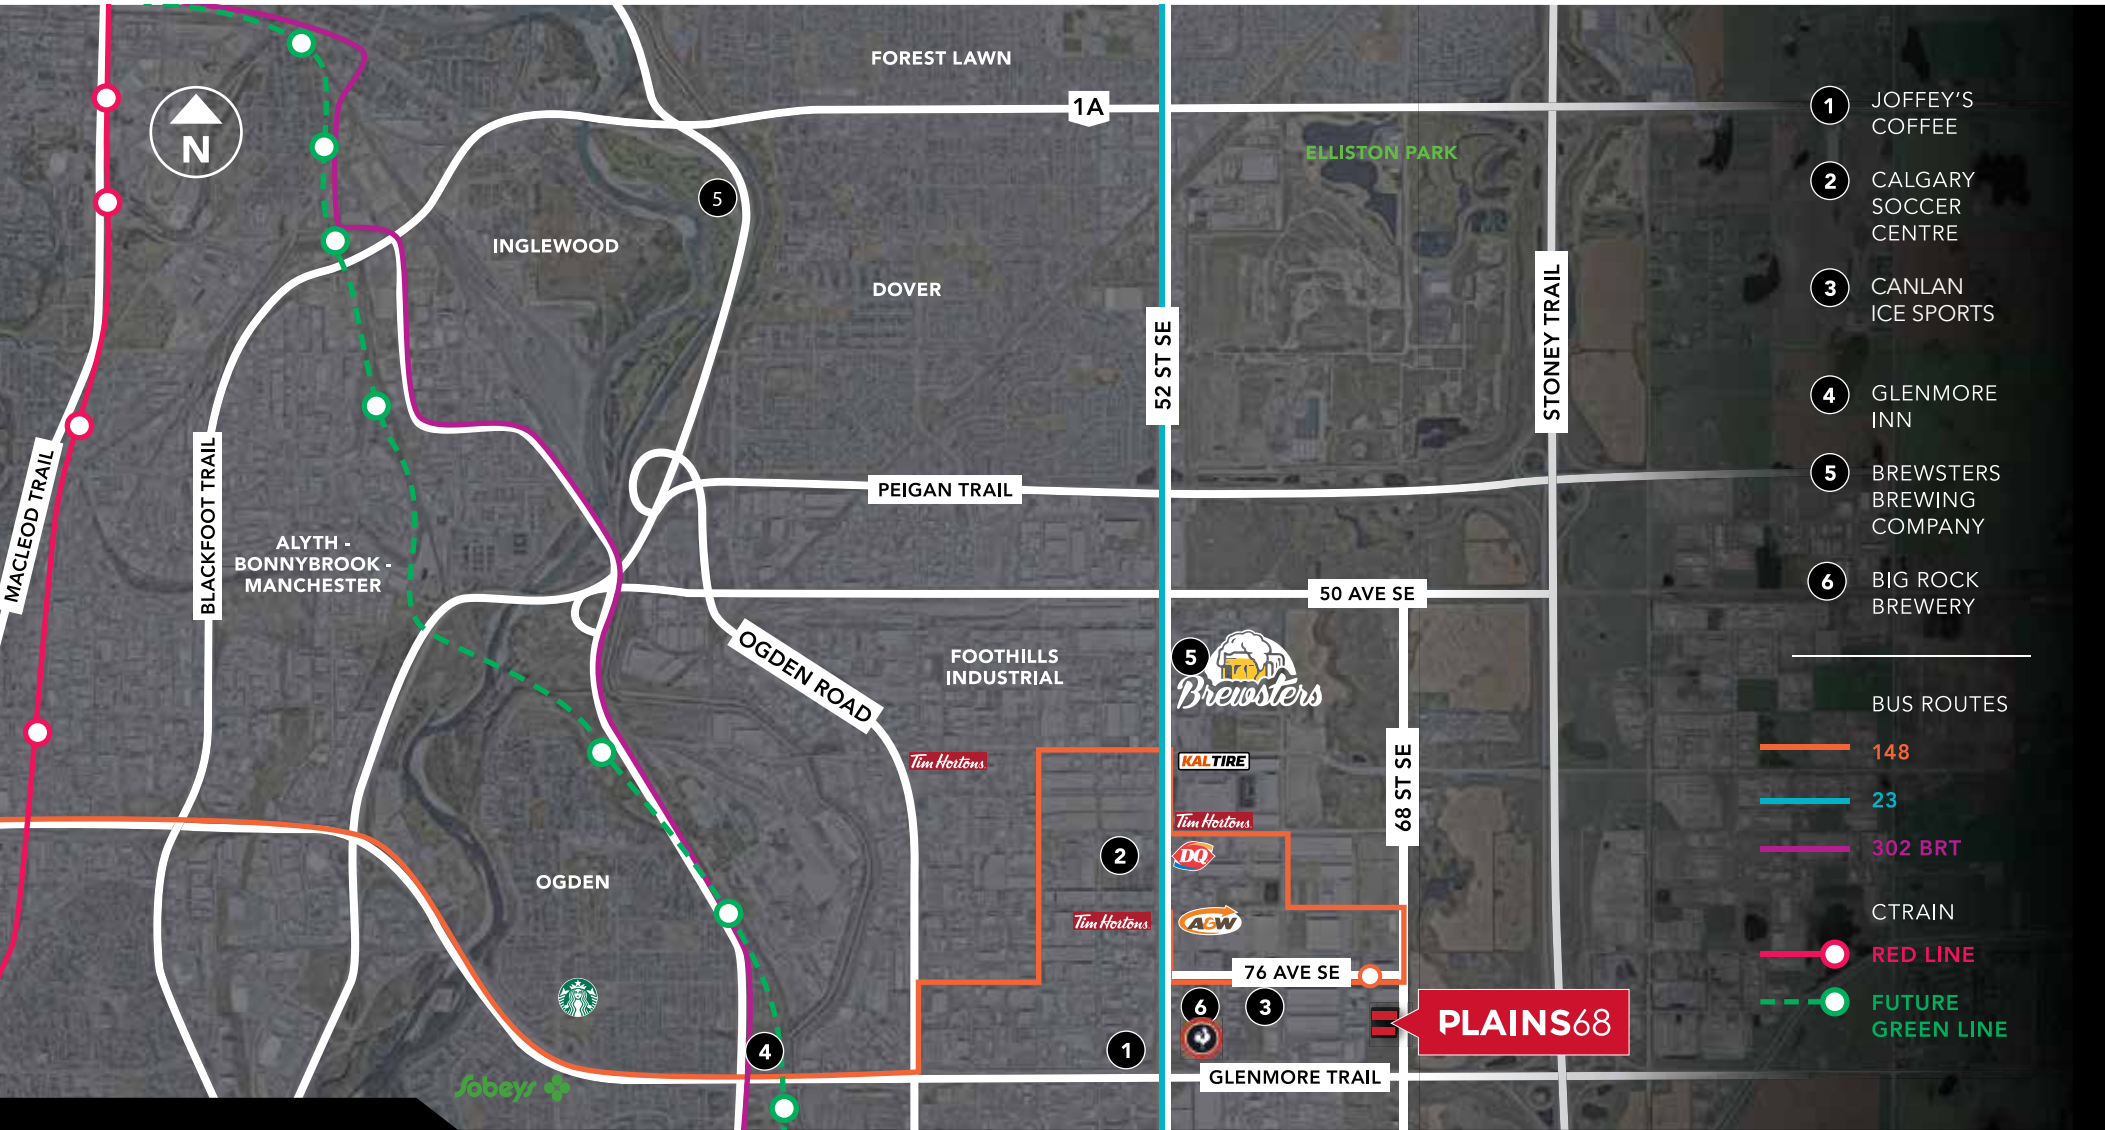

# PLAINS68

- 1 JOFFEY'S COFFEE
- 2 CALGARY SOCCER CENTRE
- 3 CANLAN ICE SPORTS
- 4 GLENMORE INN
- 5 BREWSTERS BREWING COMPANY
- 6 BIG ROCK BREWERY

- BUS ROUTES
- 148
- 23
- 302 BRT
- CTRAIN
- RED LINE
- FUTURE GREEN LINE