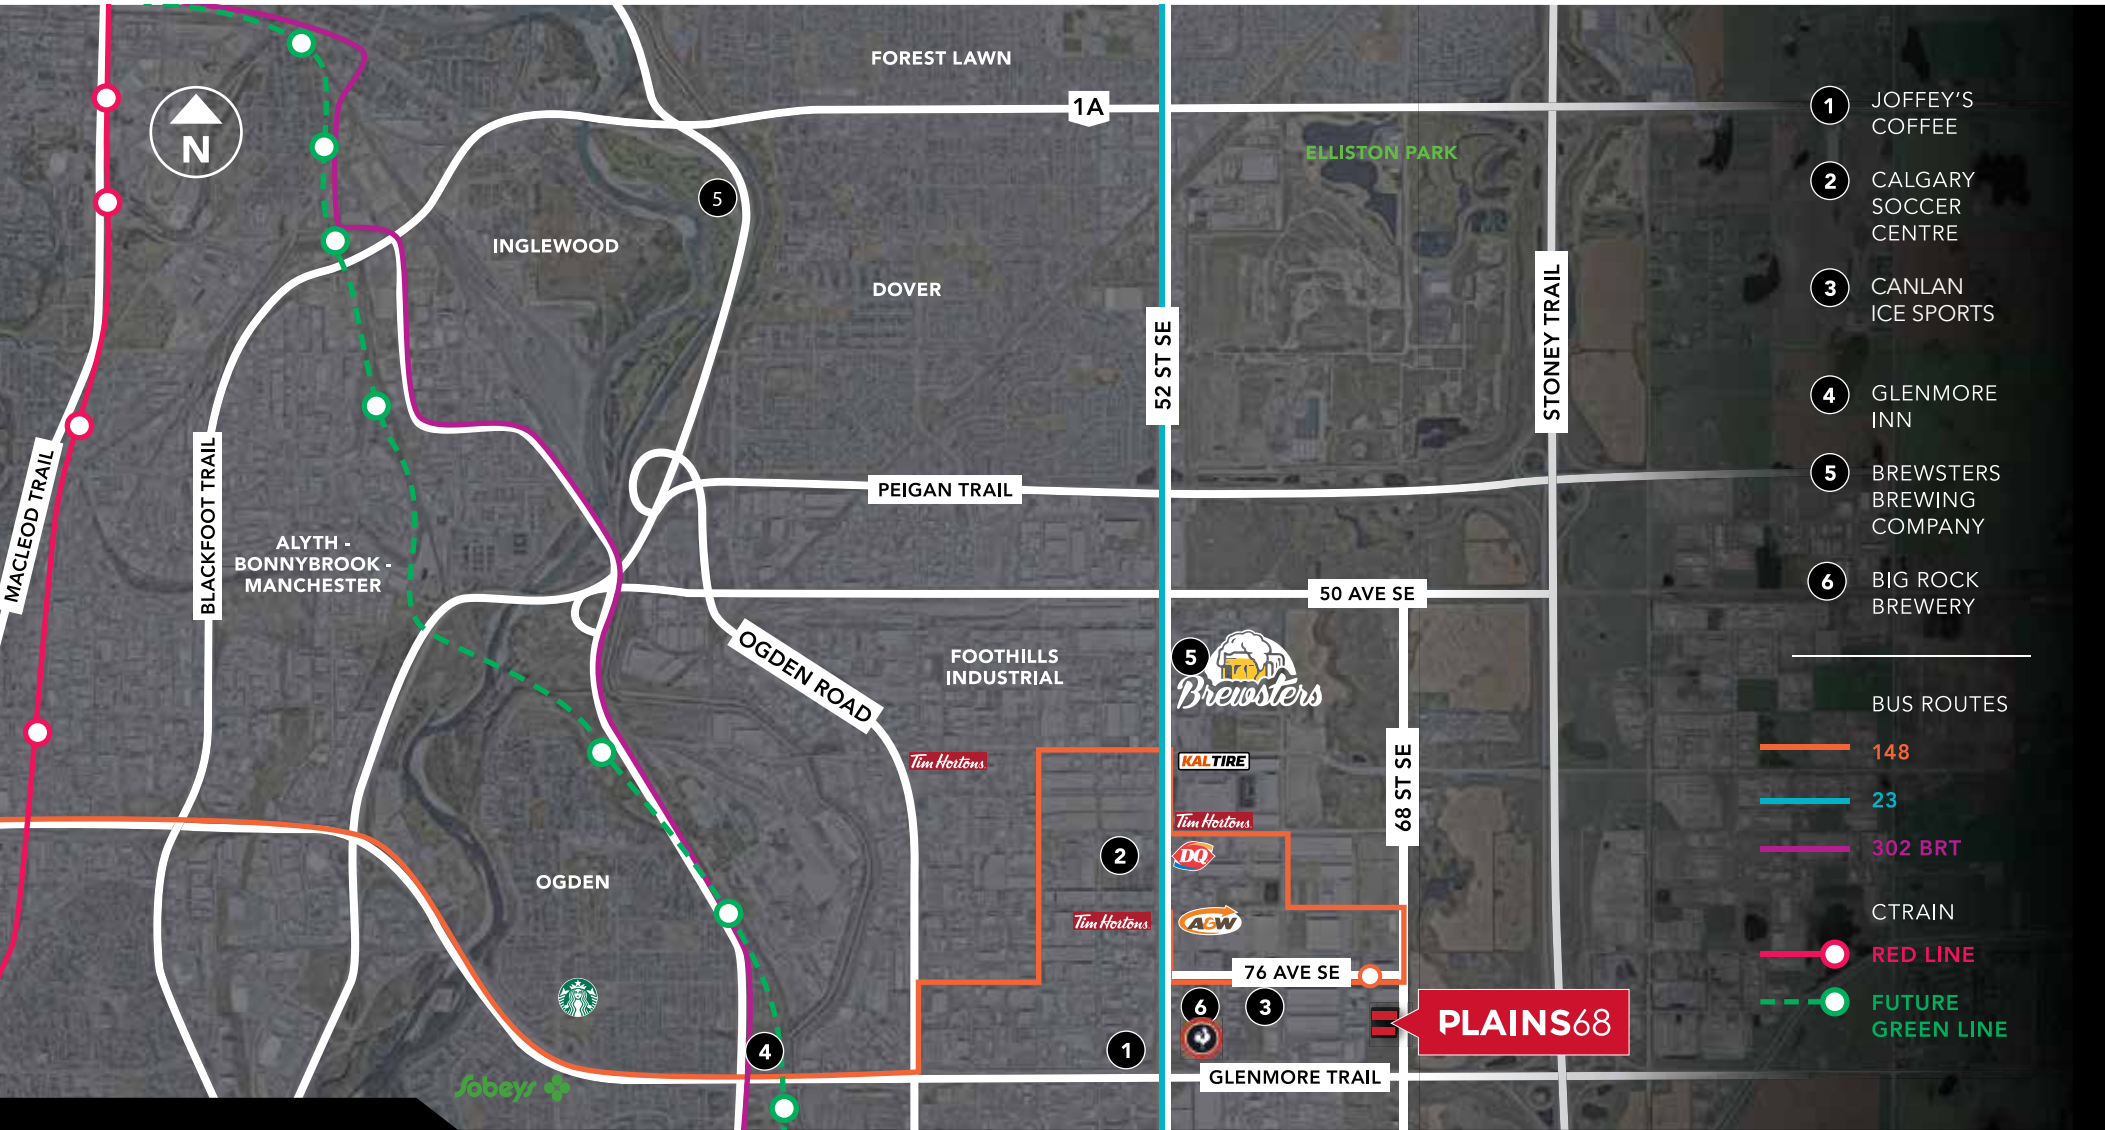

PLAINS68

- 1 JOFFEY'S COFFEE
- 2 CALGARY SOCCER CENTRE
- 3 CANLAN ICE SPORTS
- 4 GLENMORE INN
- 5 BREWSTERS BREWING COMPANY
- 6 BIG ROCK BREWERY

- BUS ROUTES
- 148
- 23
- 302 BRT
- CTRAIN
- RED LINE
- FUTURE GREEN LINE

AREA MAP

ENRIGHTCAPITAL.COM